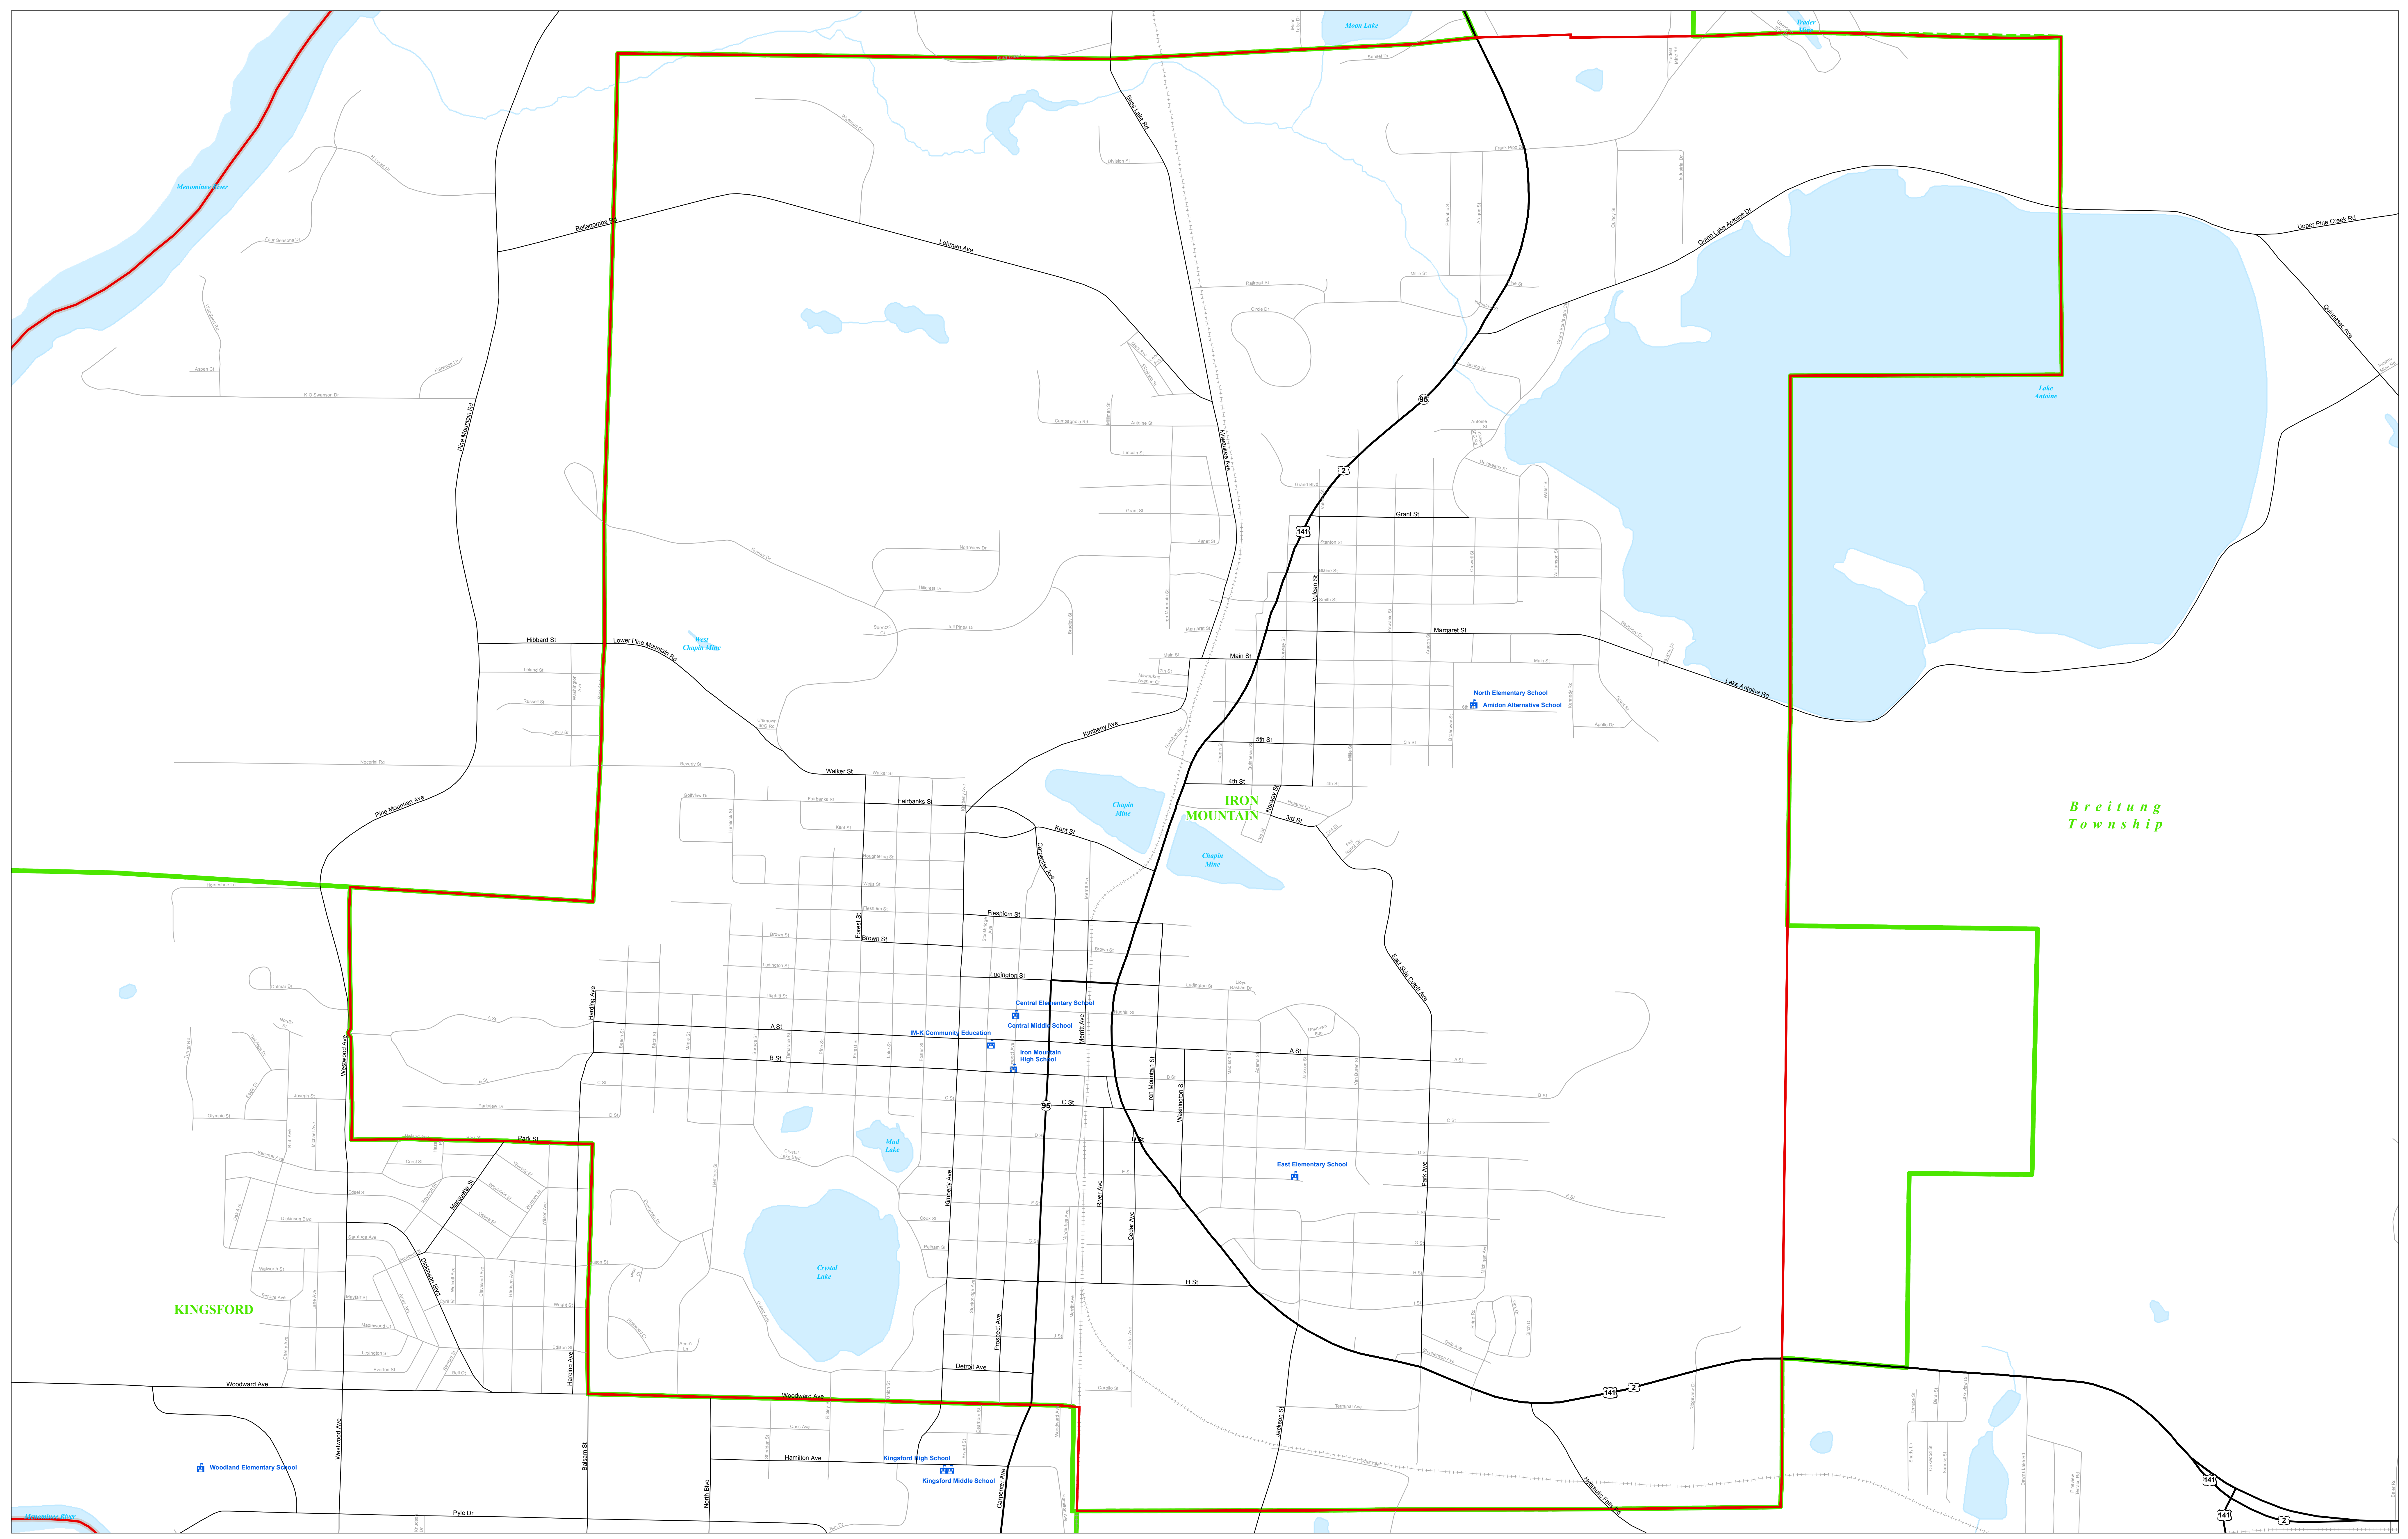

Iron Mountain Public Schools

Dickinson-Iron ISD

Legend

SCHOOL	FREEWAY
SCHOOL DISTRICT	HIGHWAY
COUNTY	PRIMARY ROAD
CITY	LOCAL ROAD
VILLAGE	RAILROAD
TOWNSHIP	LAKE or POND
	RIVER, STREAM, or DRAIN